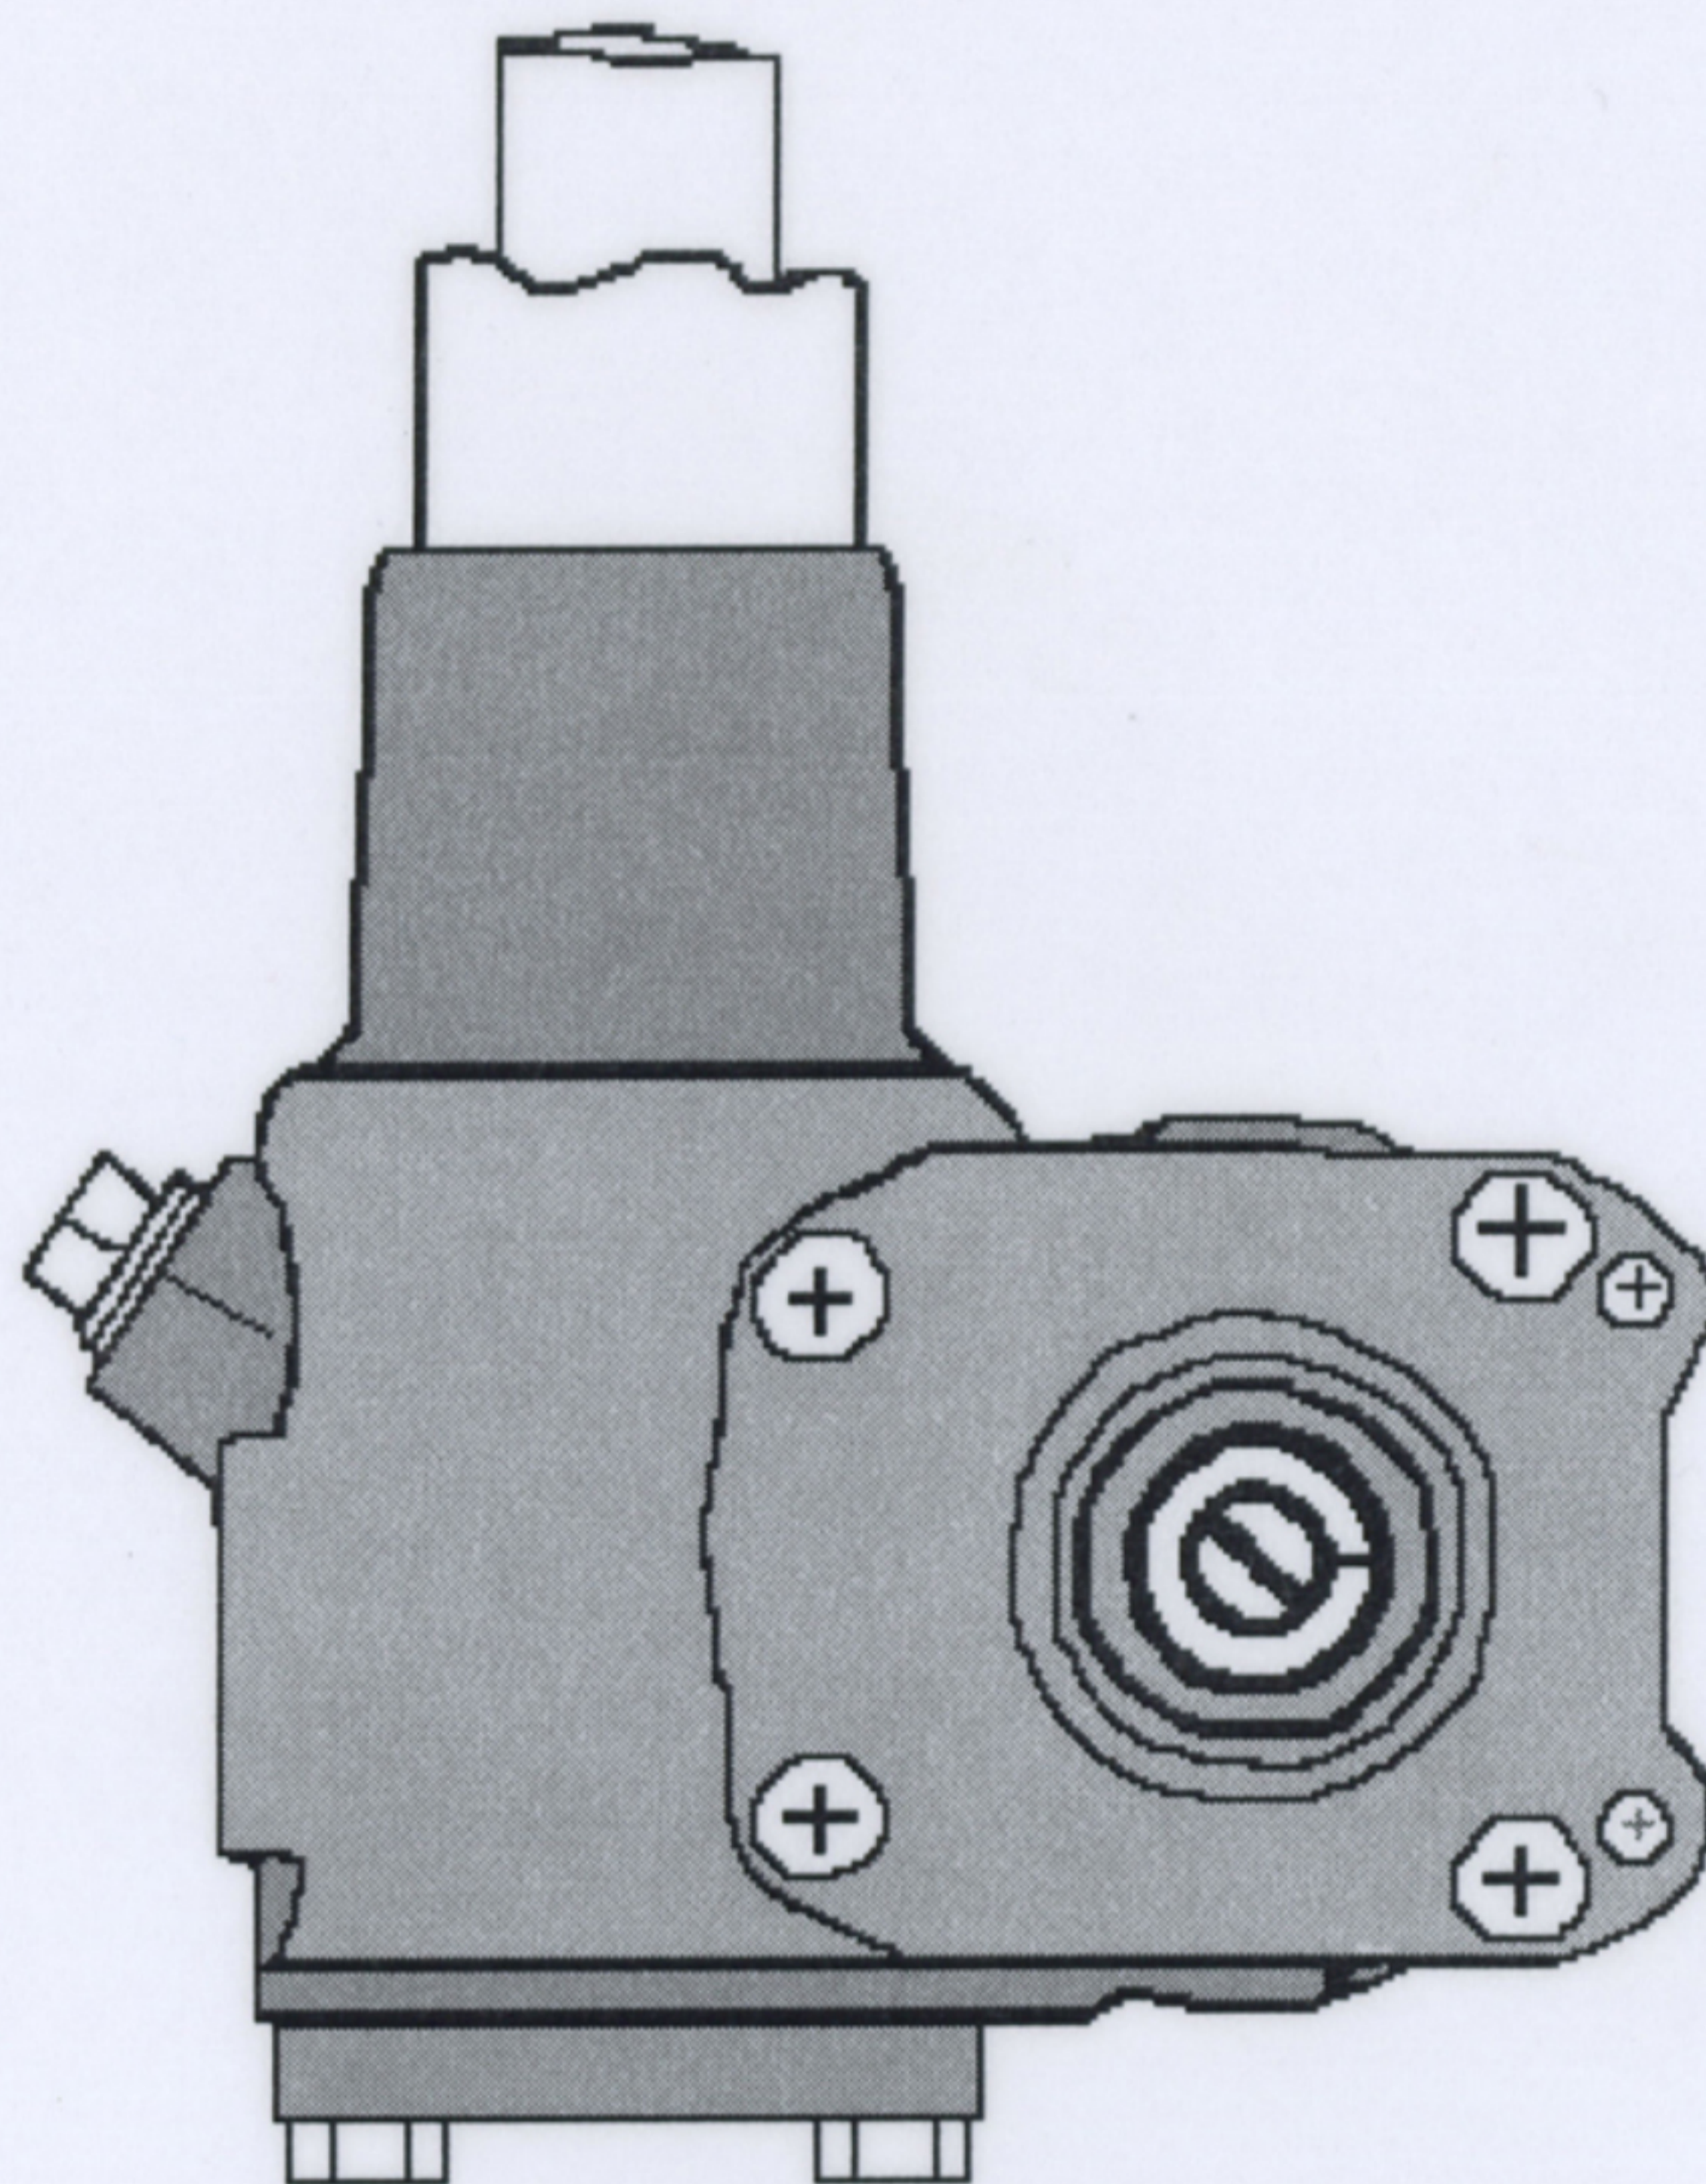

R/H BOX

P3690 2" BEARINGS
P3688A 2.5 "BEARINGS

David Cornwallis

Hamnish Court, Hamnish, Nr Leominster, Herefordshire HR6 0QW, United Kingdom

Tel: (+44) 1568 760243 Fax: (+44) 1568 760465

e-mail: dc.overseas@btinternet.com

www.davidcornwallis.com