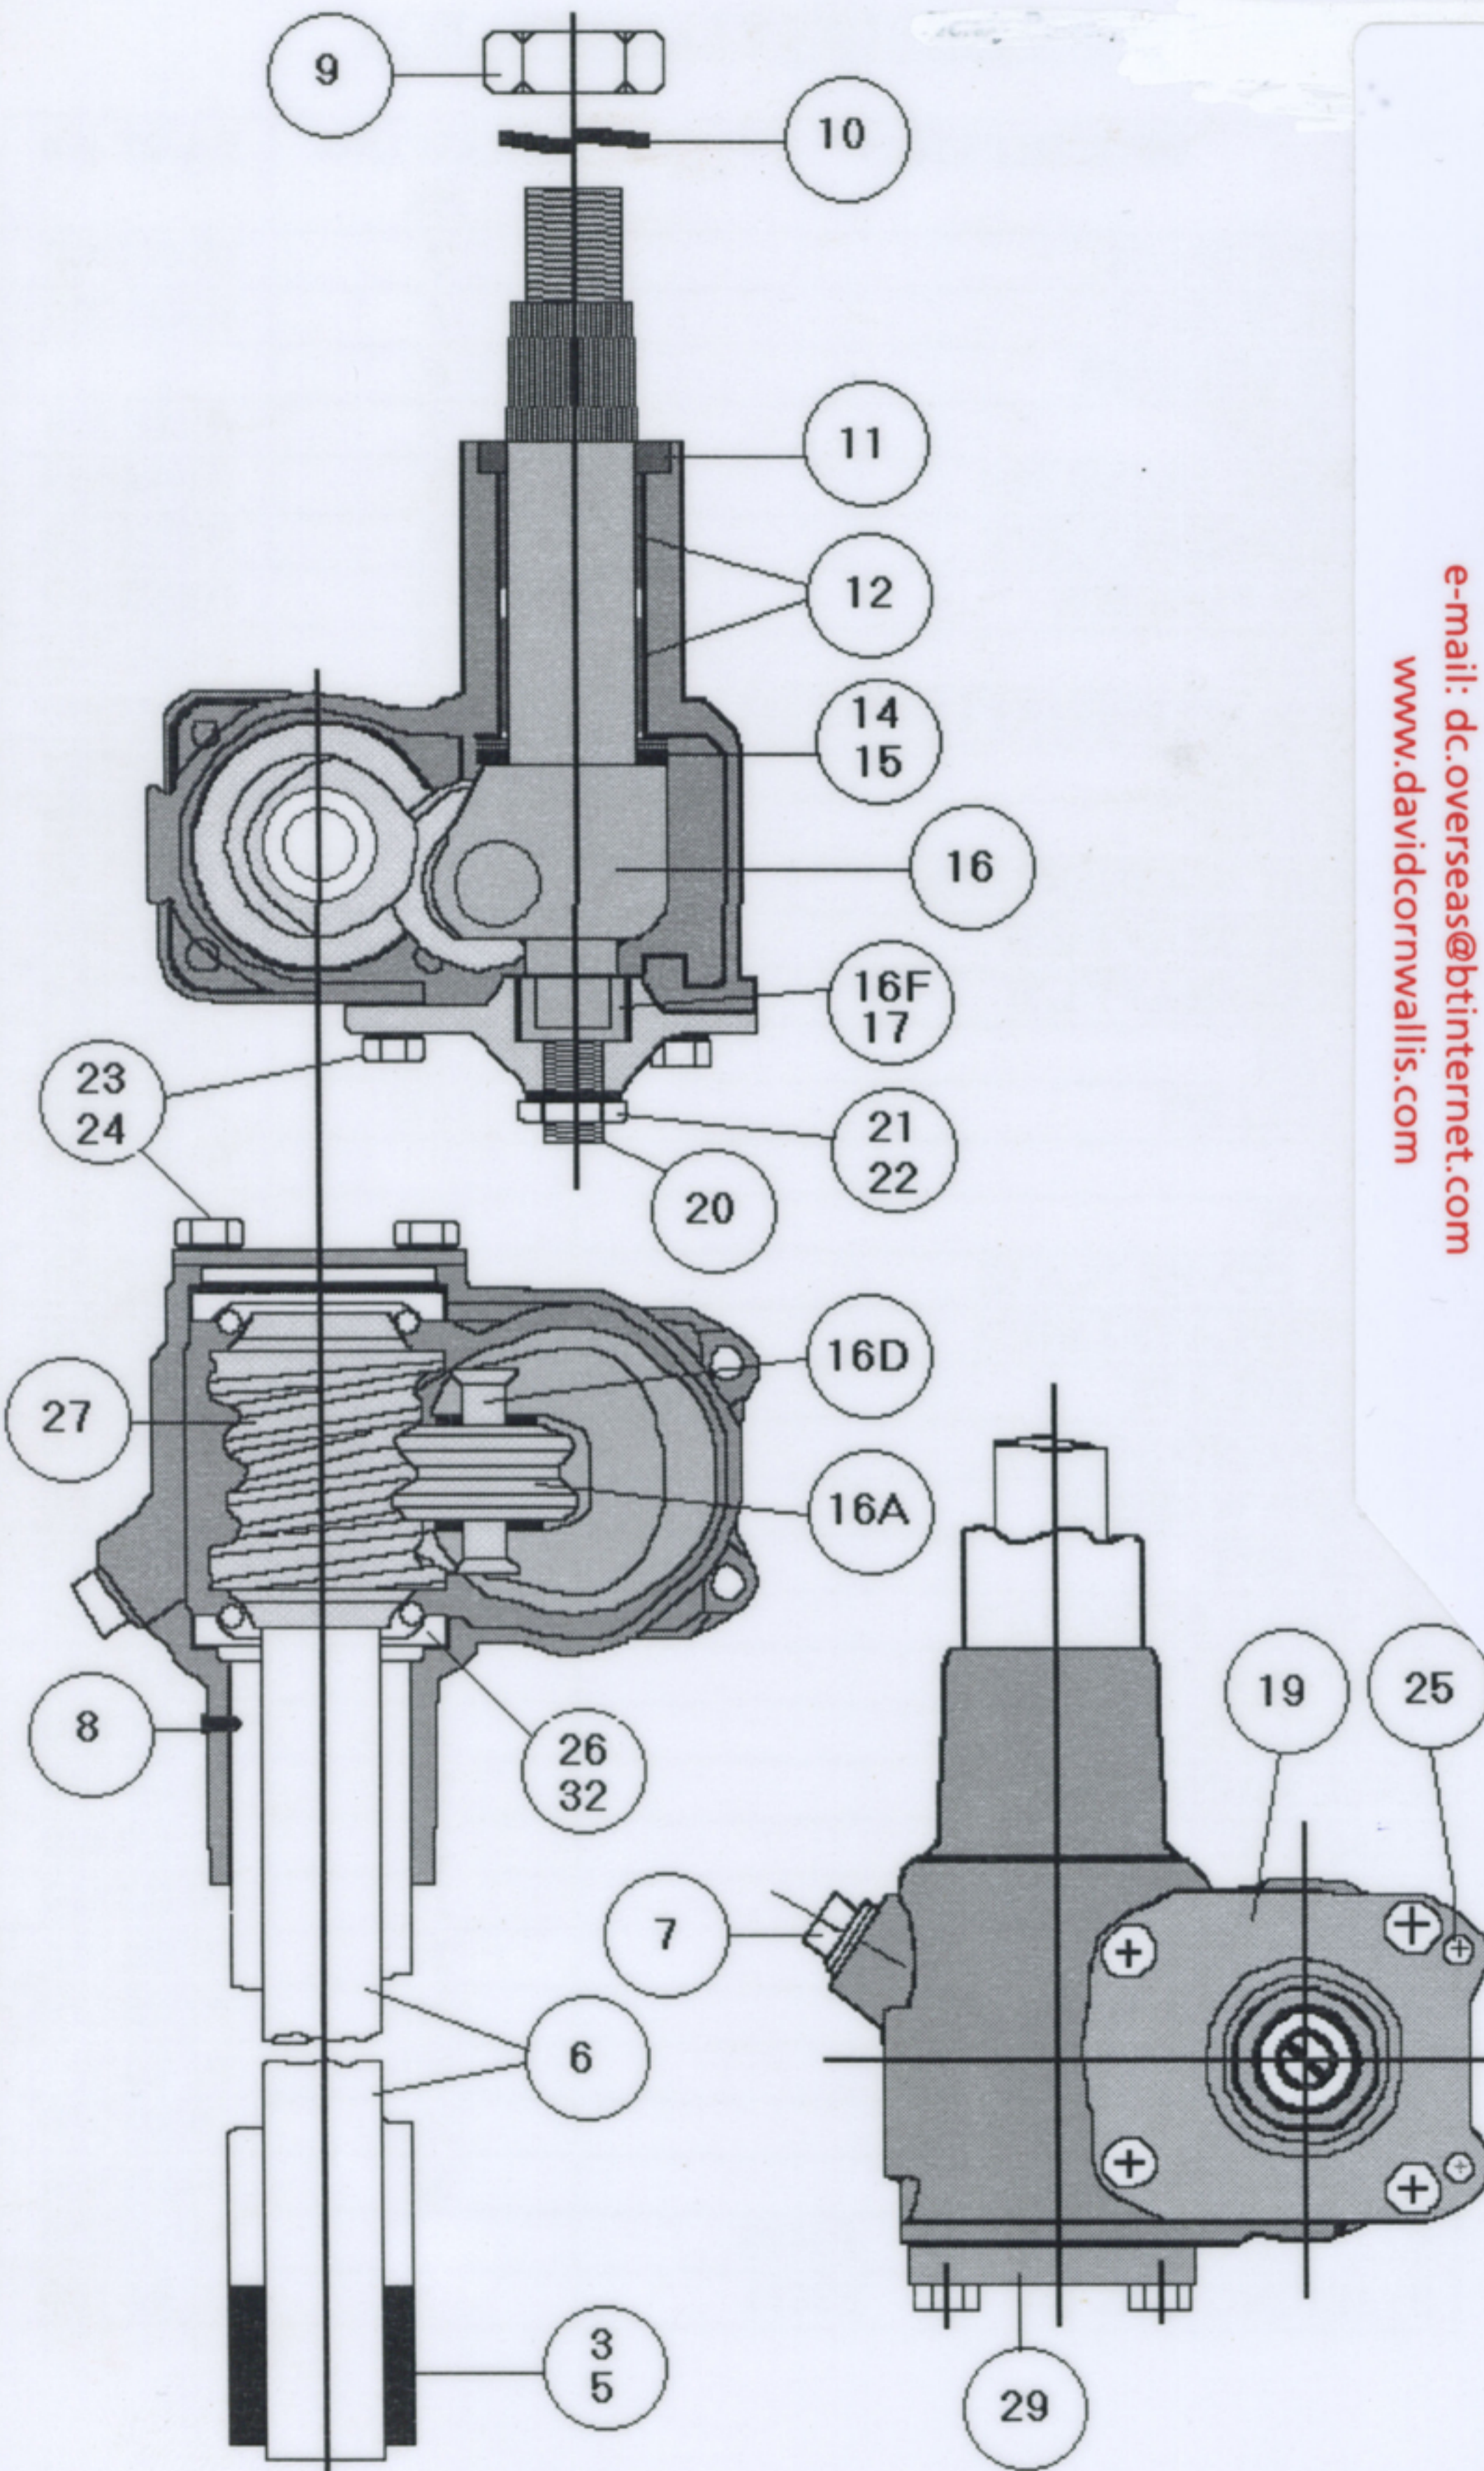

P3689A / P3688A MARLES STEERING BOX (2.5" BEARINGS)

David Cornwallis
Hamnish Court, Hamnish, Nr Leominster, Herefordshire HR6 0QW, United Kingdom
Tel: (+44) 1568 760243 Fax: (+44) 1568 760465
e-mail: dc.overseas@btinternet.com
www.davidcornwallis.com

DESCRIPTION	DRAWING No	PART No
RUBBER BUSH	3	408100
INNER SLEEVE	5	409500
INNER COLUMN	6	
GAS PLUG	7	903300
HAMMER DRIVE PIN	8	916600
ROCKERSHAFT NUT	9	933200
SPRING WASHER	10	095500
OIL SEAL	11	924200
BUSH ROCKERSHAFT BODY (2)	12	330900
SHIM 0.003"	14	330803
SHIM 0.005"	14	330805
THRUST WASHER BASE	15	415000
ROCKERSHAFT R/H	16	517804
ROLLER	16A	492300
NEEDLE ROLLER (42)		364600
PIN ROLLER	16D	330400
PLUG		506400
SLEEVE	16F	367500
BUSH COVER PLATE	17	367600
COVERPLATE LINER	17A	33060A
COVERPLATE	19	422000
ADJUSTING SCREW	20	422200
SPRING WASHER	21	099900
LOCKNUT	22	422100
HX HEAD SETSCREW	23	924000
SPRING WASHER	24	X12874
DOWEL PIN	25	470800
BALL RACE CUP (2.5" DIA)	26	334100
CAM R/H	27	333900
CAM L/H	27	
BASE PLATE	29	390701
FIBRE SHIM BASE PLATE	29A	33010G
SHIM 0.005"	29B	390805
SHIM 0.010"	29C	308010
CAGE & BALL ASSY	32	273300
STEERING BOX R/H	P3688A	421903
STEERING BOX L/H	P3689A	421803