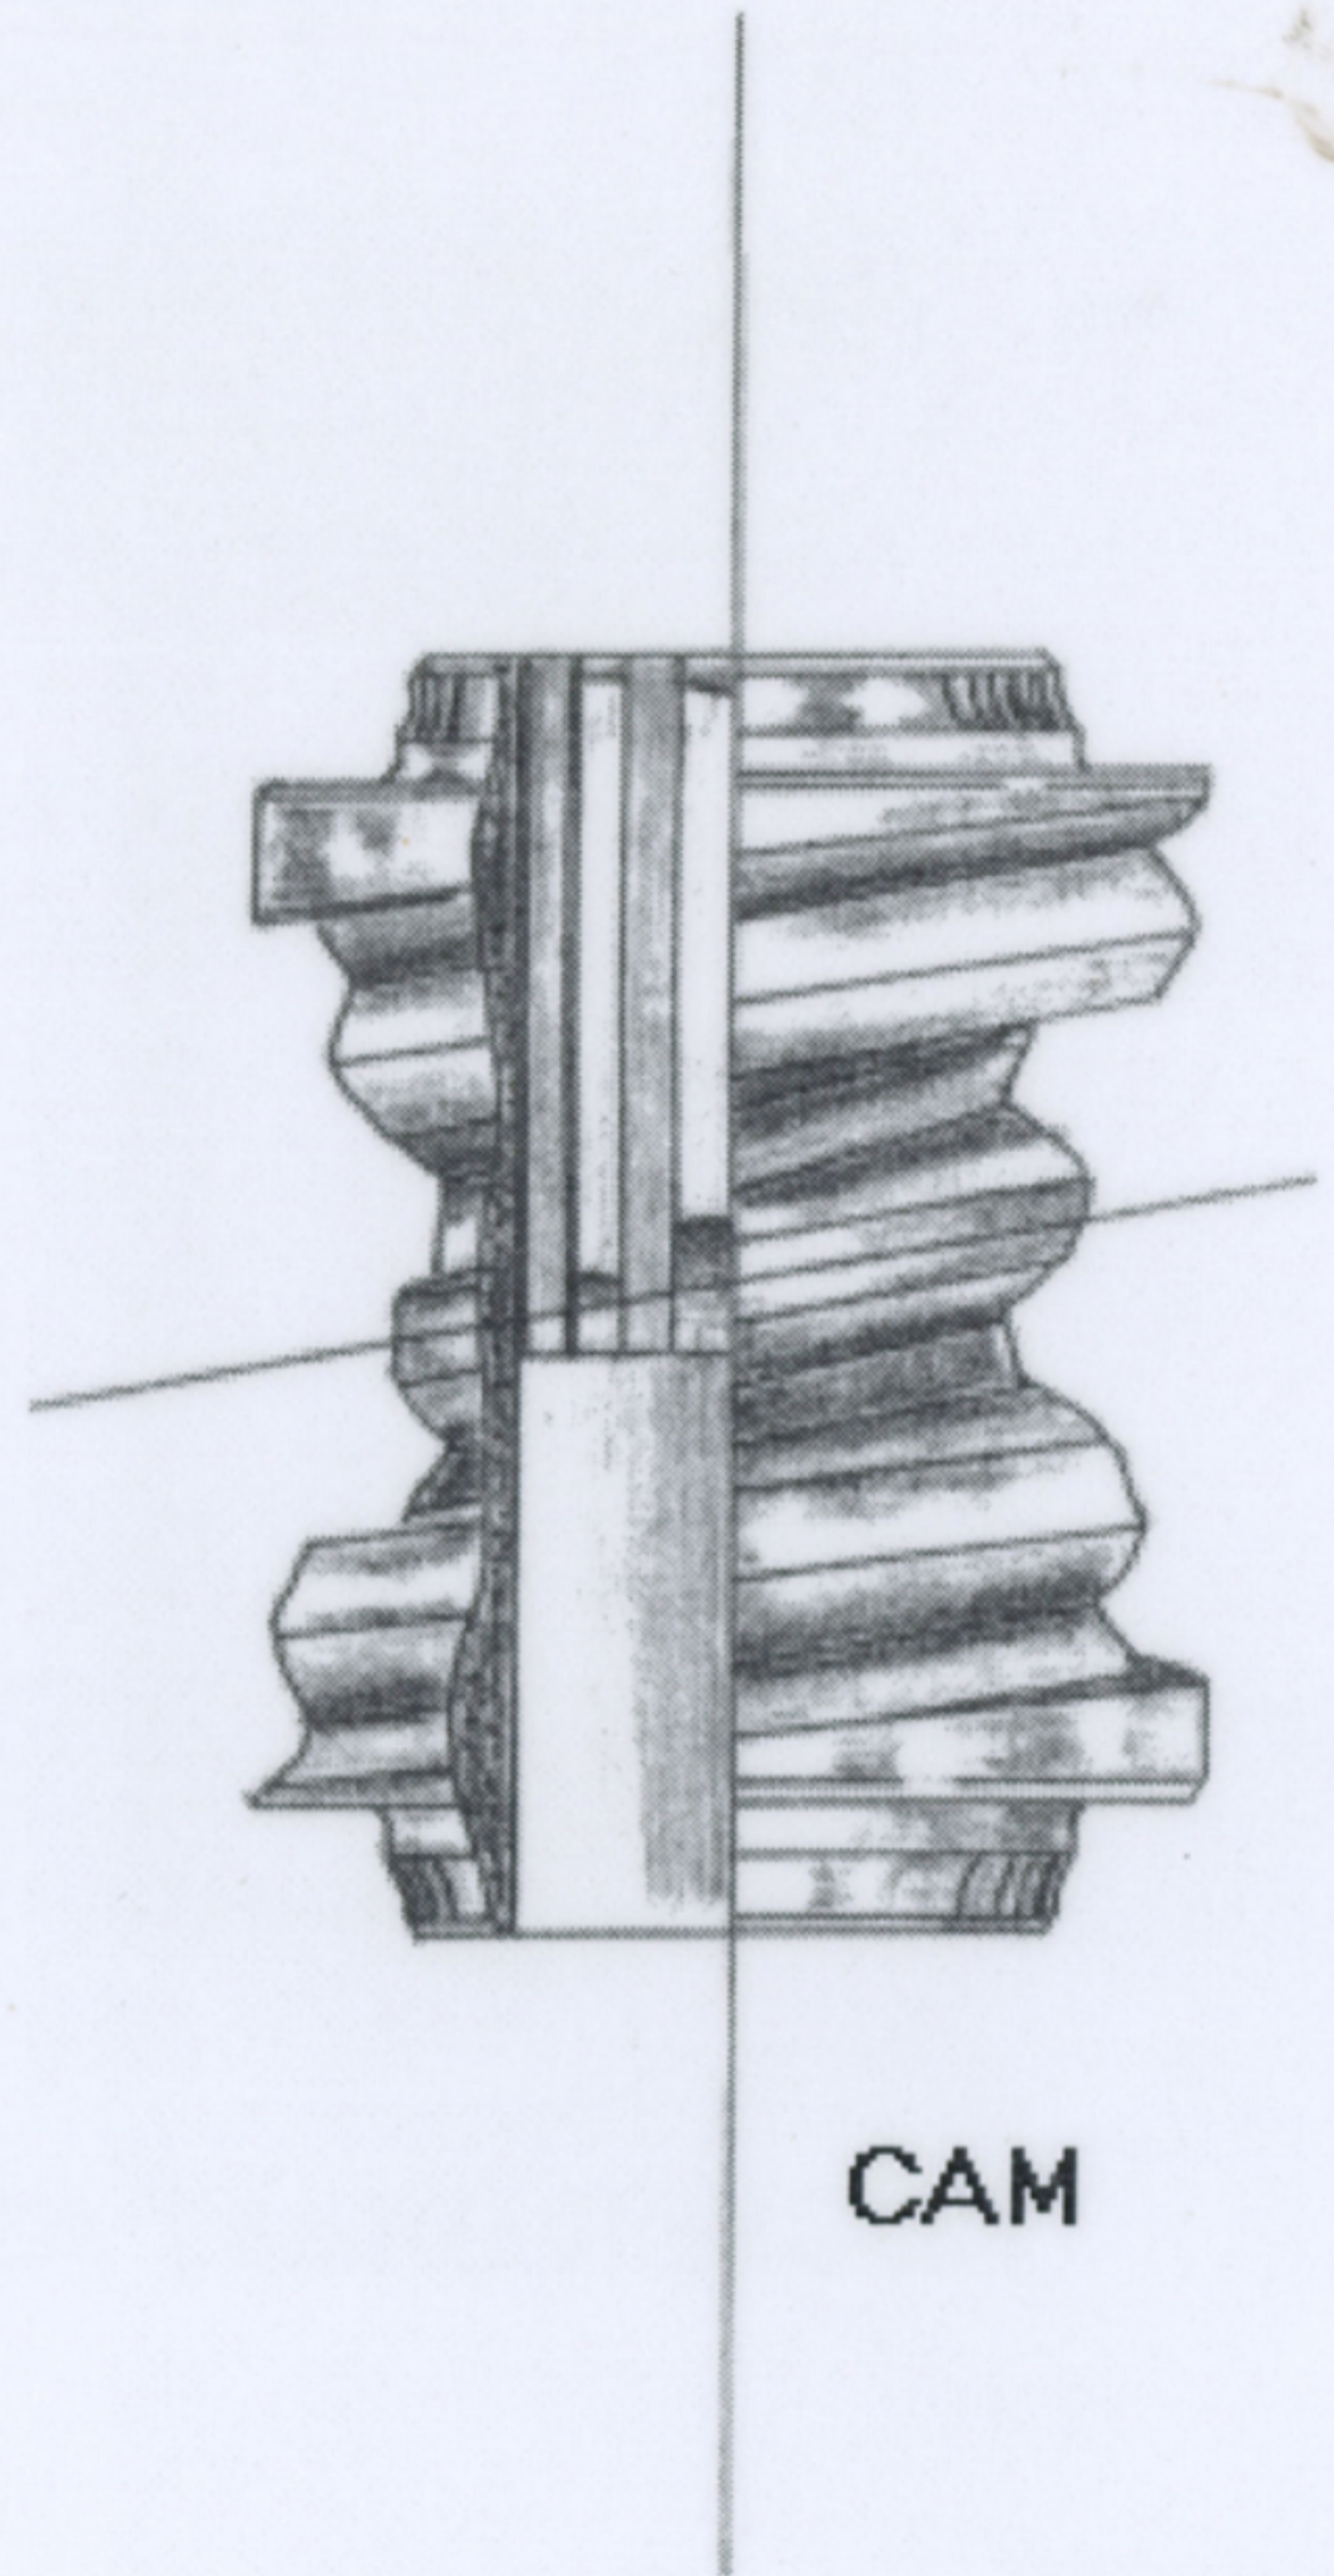

DESCRIPTION	DRAWING No	PART No
RUBBER BUSH	3	412900
INNER SLEEVE	5	411900
INNER COLUMN	6	
GAS PLUG	7	905200
HAMMER DRIVE PIN	8	916600
ROCKERSHAFT NUT	9	914600
SPRING WASHER	10	093200
OIL SEAL	11	992500
BUSH ROCKERSHAFT BODY (2)	12	243300
SHIM 0.003"	14	330803
SHIM 0.005"	14	330805
THRUST WASHER BASE	15	415300
ROCKERSHAFT R/H	16	367704
ROCKERSHAFT L/H	16	367804
ROLLER	16A	523800
PIN ROLLER	16D	321000
PLUG		506400
SLEEVE	16F	367500
BUSH COVER PLATE	17	367600
COVERPLATE LINER	17A	327800
COVERPLATE	19	362300
ADJUSTING SCREW	20	320200
SPRING WASHER	21	099900
LOCKNUT	22	320300
HX HEAD SETSCREW	23	091400
SPRING WASHER	24	X12874
DOWEL PIN	25	470800
BALL RACE CUP (2" DIA)	26	248700
CAM R/H	27	320400
CAM L/H	27	323300
BASE PLATE	29	322201
FIBRE SHIM BASE PLATE	29A	32060D
SHIM 0.005"	29B	321905
SHIM 0.010"	29C	321910
CAGE & BALL ASSY	32	249000
STEERING BOX R/H	P3690	369000
STEERING BOX L/H	P3691	369100

e-mail: dc.overseas@btinternet.com

www.davidcornwallis.com

ROCKER SHAFT ASSY

CAM

NOTE

RIGHT HAND ROCKER / CAM SHOWN

LEFT HAND ARE REVERSED

**PLEASE CHECK THE NUMBER ON YOUR STEERING BOX
(SEE BELOW AND THEN CHECK PART NO.
AGAINST APPROPRIATE LIST)**