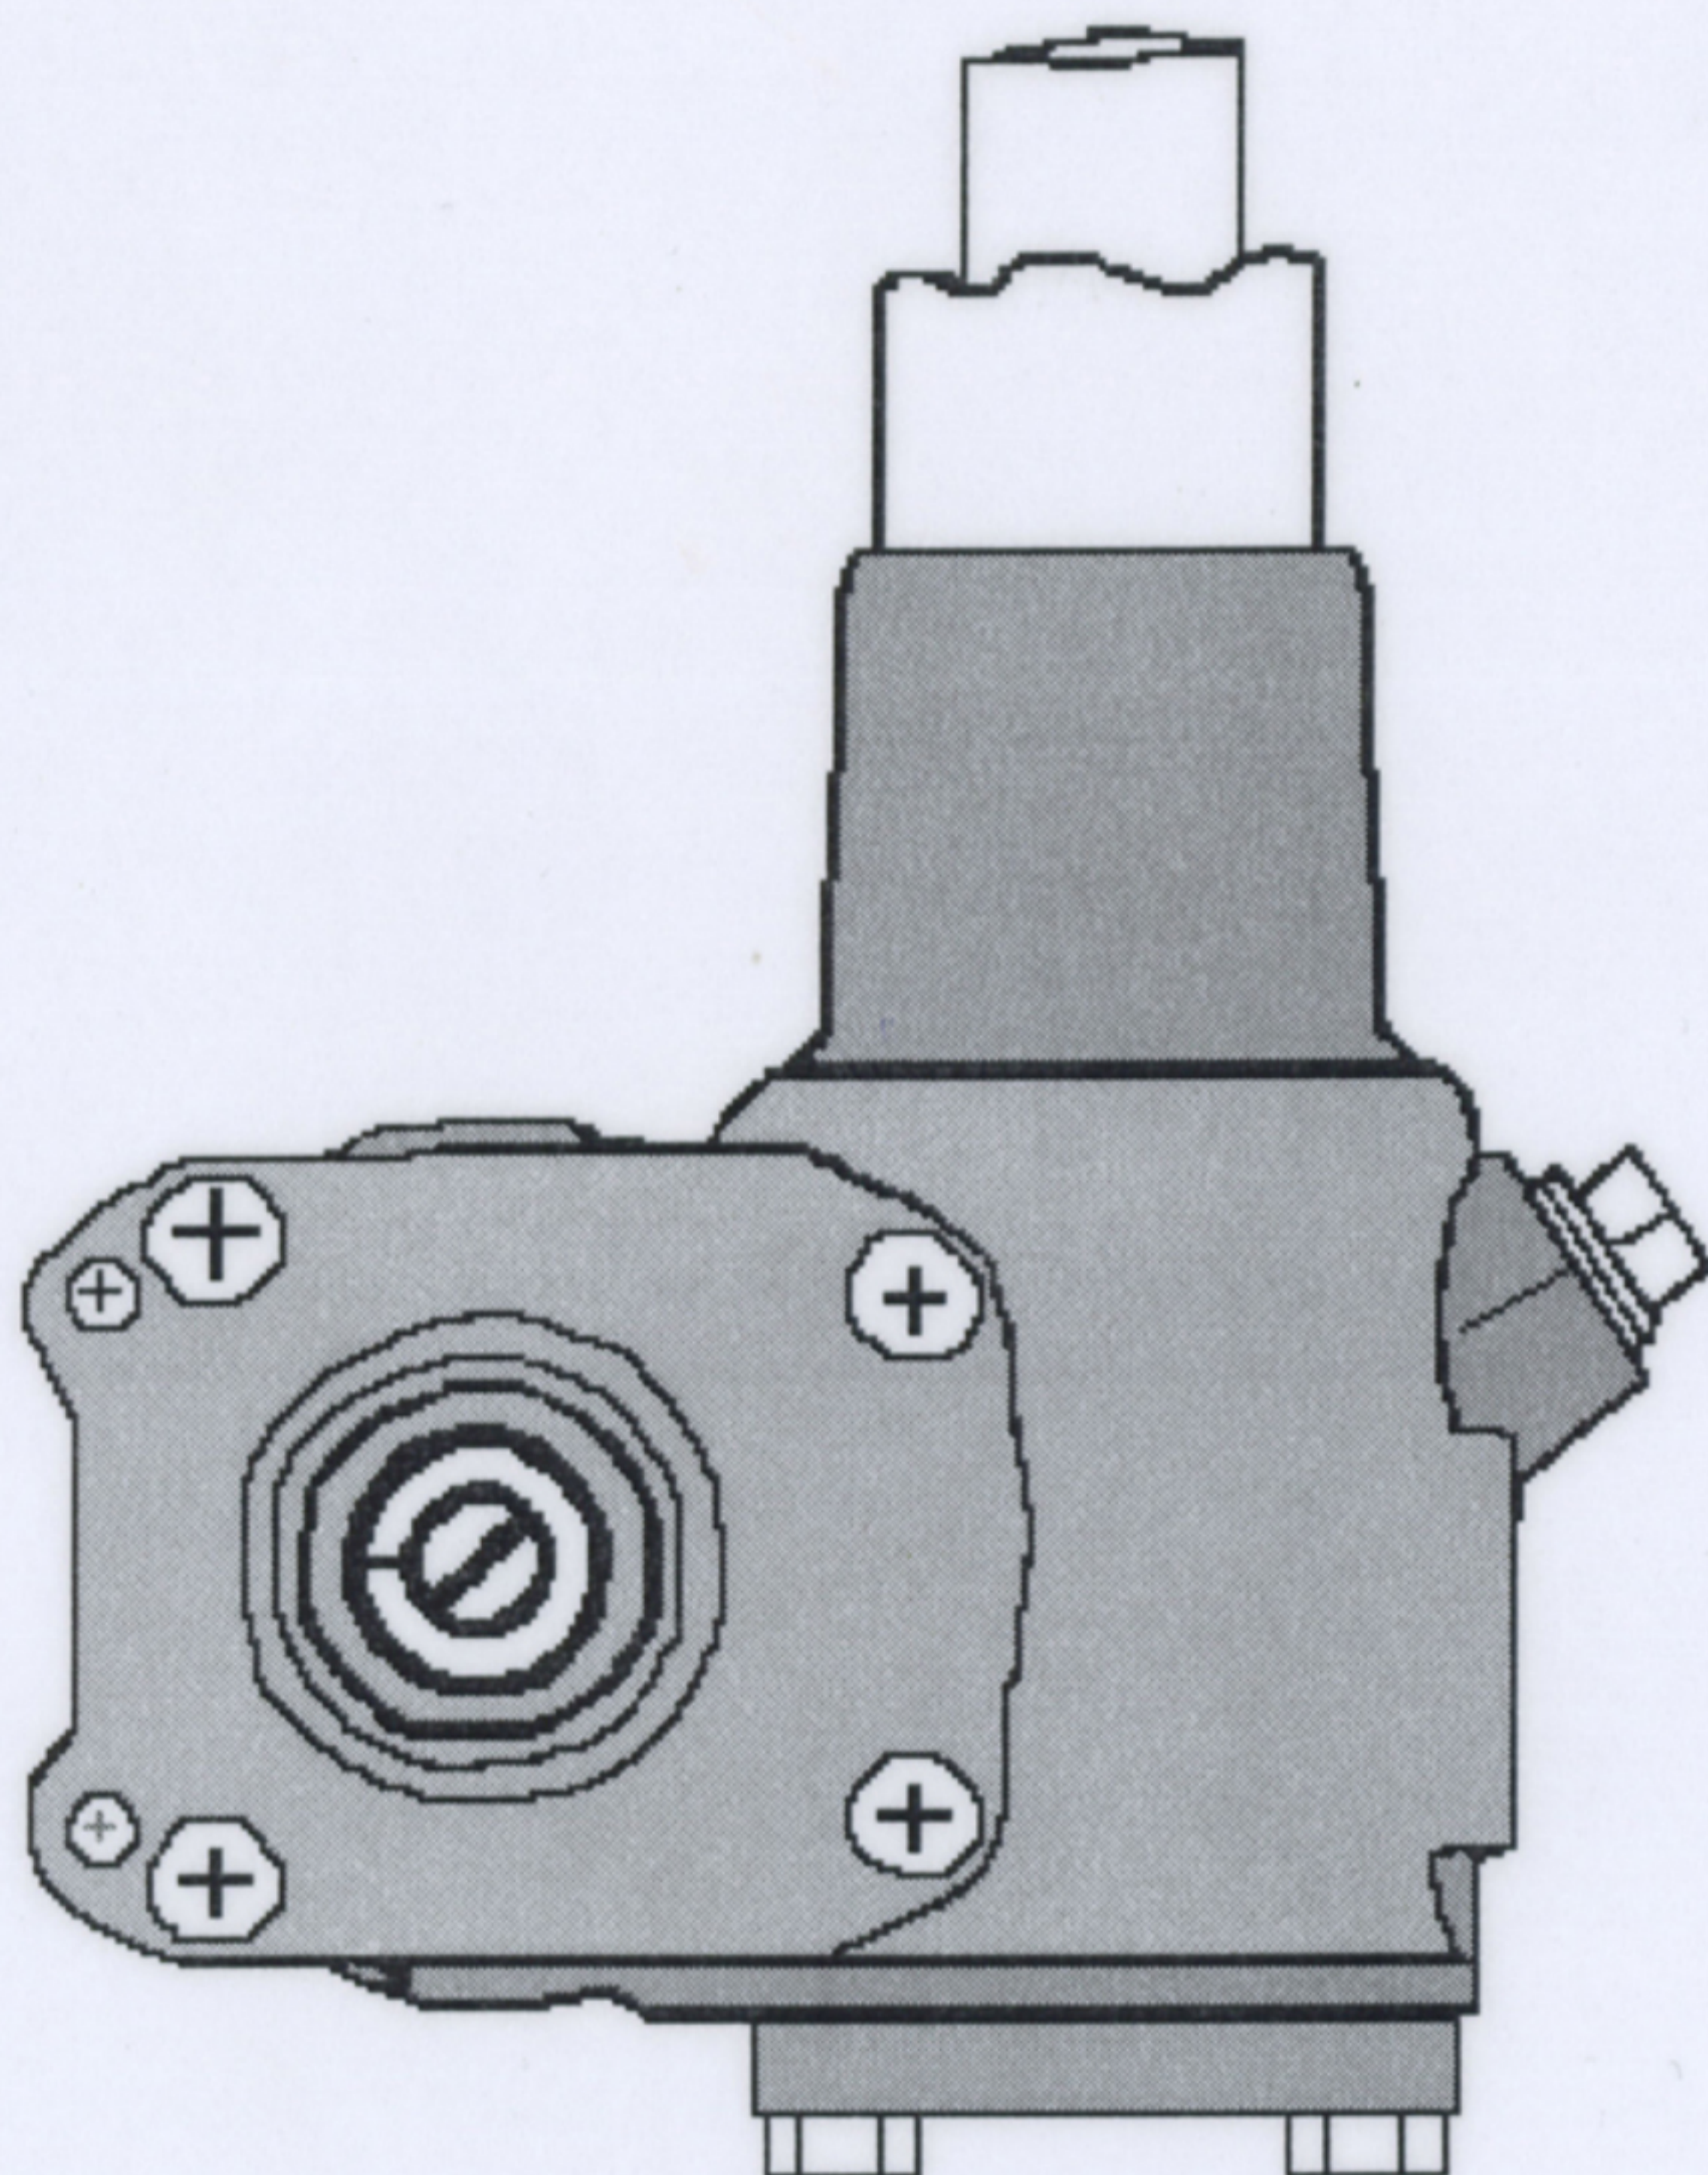

e-mail: dc.overseas@btinternet.com

www.davidcornwallis.com

ROCKER SHAFT ASSY

CAM

NOTE

RIGHT HAND ROCKER / CAM SHOWN

LEFT HAND ARE REVERSED

**PLEASE CHECK THE NUMBER ON YOUR STEERING BOX
(SEE BELOW AND THEN CHECK PART NO.
AGAINST APPROPRIATE LIST)**