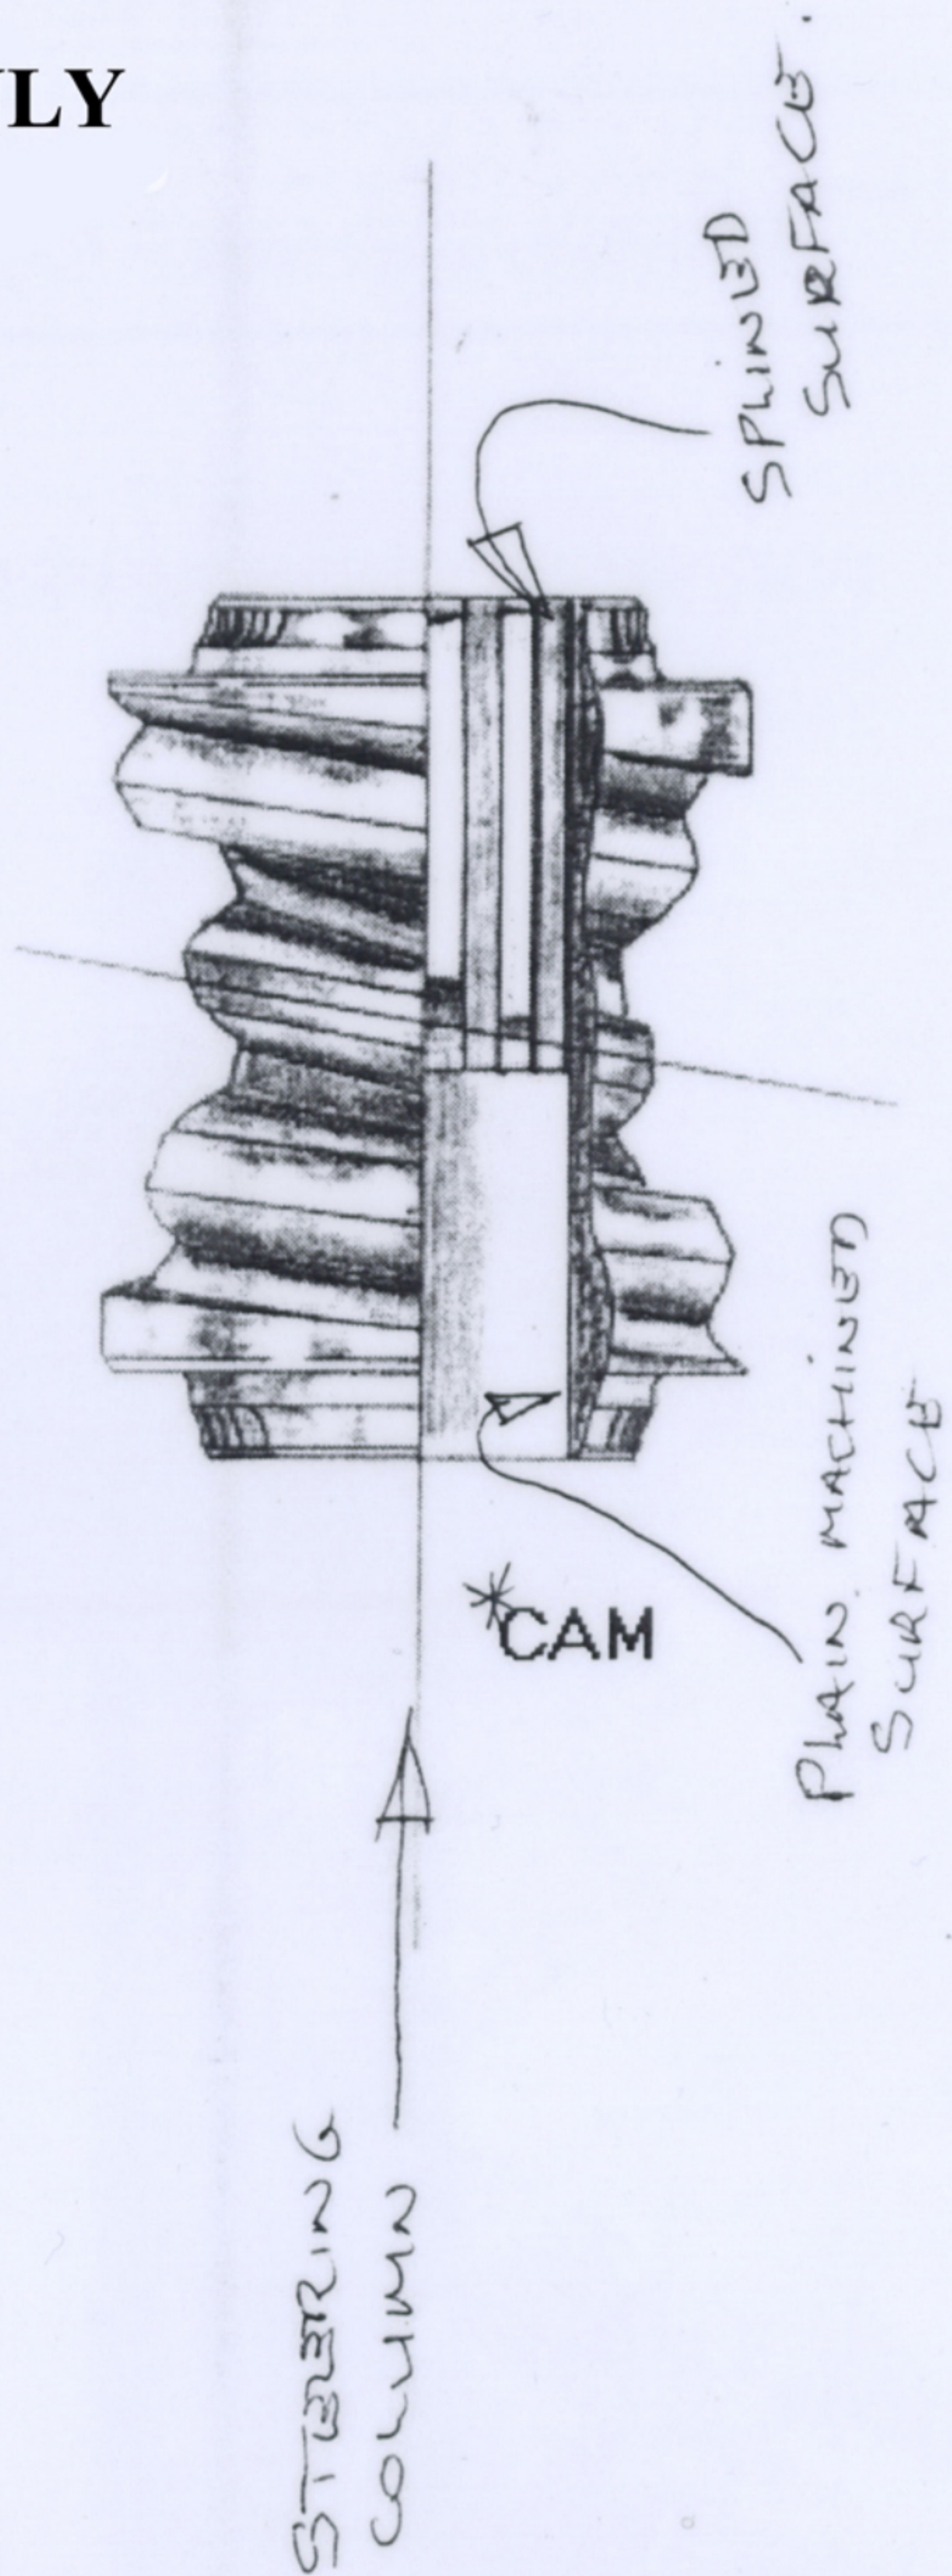

NOTE
LEFT HAND ROCKER / CAM SHOWN
RIGHT HAND MODELS ARE REVERSED

David Cornwallis

Hamnish Court, Hamnish, Nr Leominster, Herefordshire HR6 0QW, United Kingdom

Tel: (+44) 1568 760243 Fax: (+44) 1568 760465

e-mail: dc.overseas@btinternet.com

www.davidcornwallis.com